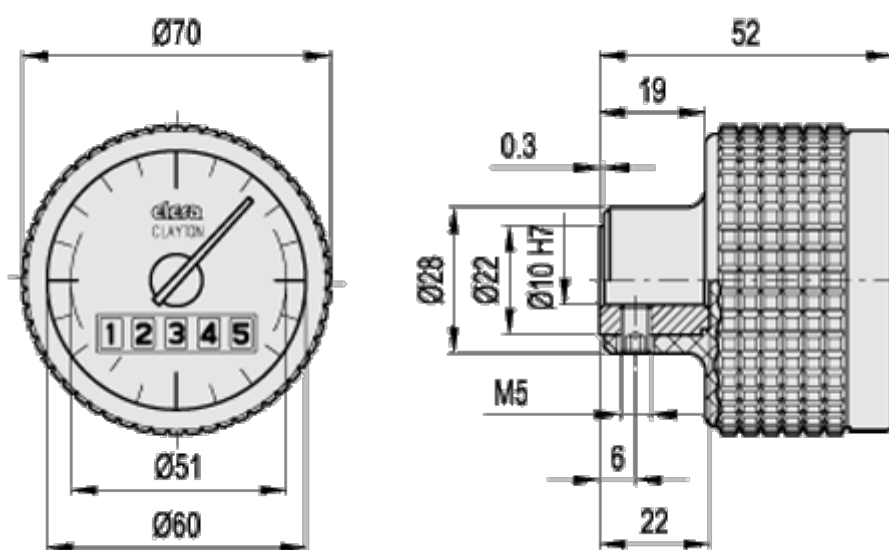

Data Sheet

Article number: 2307058742
Description: E+G Gravity indicator
MBT.70-GW12-0005.0-S

Measures

Indicator accuracy = 0,05